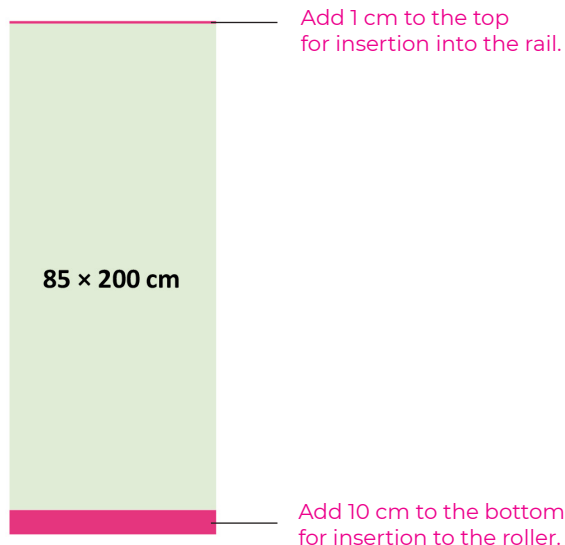

**Roll Up banner Premium 85×200 cm****Specifikace produktu:**

Celková plocha (včetně spadávky): 856 mm (š) × 2 116 mm (v)

Oříznutý rozměr: 850 mm (š) × 2 110 mm (v)

Vizuální plocha: 850 mm (š) × 2 000 mm (v)

It is necessary to add one centimeter from the top and 10 from the bottom.

To print then send data that is 11 cm tall in height.

**Roller Banner Premium 85×200 cm****Product Specifics:**

Total area (includes bleed): 856 mm (w) × 2,116 mm (h)

Trimmed Size: 850 mm (w) × 2,110 mm (h)

Visual area: 850 mm (w) × 2,000 mm (h)

The colored bottom part will be inserted into the roller.  
The graphic theme should continue here.

Green space  
is a visible section of roller.