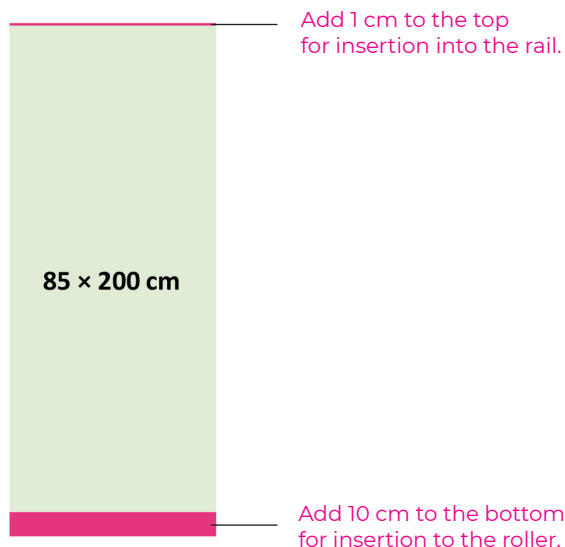

Roll Up banner Economy 85×200 cm**Specifikace produktu:**

Celková plocha (včetně spadávky): 856 mm (š) × 2 116 mm (v)

Oříznutý rozměr: 850 mm (š) × 2 110 mm (v)

Vizuální plocha: 850 mm (š) × 2 000 mm (v)

300 dpi is not required for images but minimum is 150 dpi.

It is necessary to add one centimeter from the top and 10 from the bottom.

To print then send data that is 11 cm tall in height.

Roller Banner Economy 85×200 cm**Product Specifics:**

Total area (includes bleed): 856 mm (w) × 2,116 mm (h)

Trimmed Size: 850 mm (w) × 2,110 mm (h)

Visual area: 850 mm (w) × 2,000 mm (h)

The colored bottom part will be inserted into the roller.
The graphic theme should continue here.